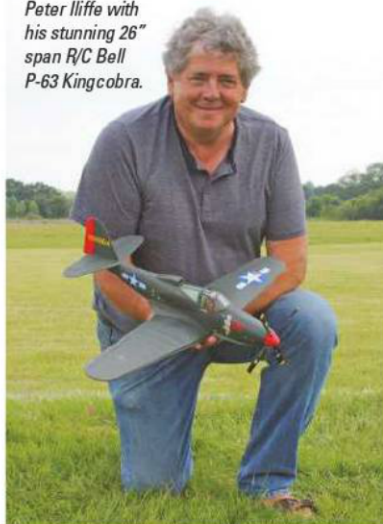

Chris Bott's DB Cirrus Moth flies beautifully on a 6s Li-Po. Danny Fenton covered it which makes it more valuable, apparently.

Tim Hooper's Armstrong Whitworth FK10 takes to the sky. Keep an eye out for our full plan feature that's coming soon.

Pete Collins with Silkie, his pretty 38" span, 30 year old own-design.

Peter Iliffe with his stunning 26" span R/C Bell P-63 Kingcobra.

Danny Fenton's rivet-free Bistormer zips past.

The strength is Carbon Fibre Tissue